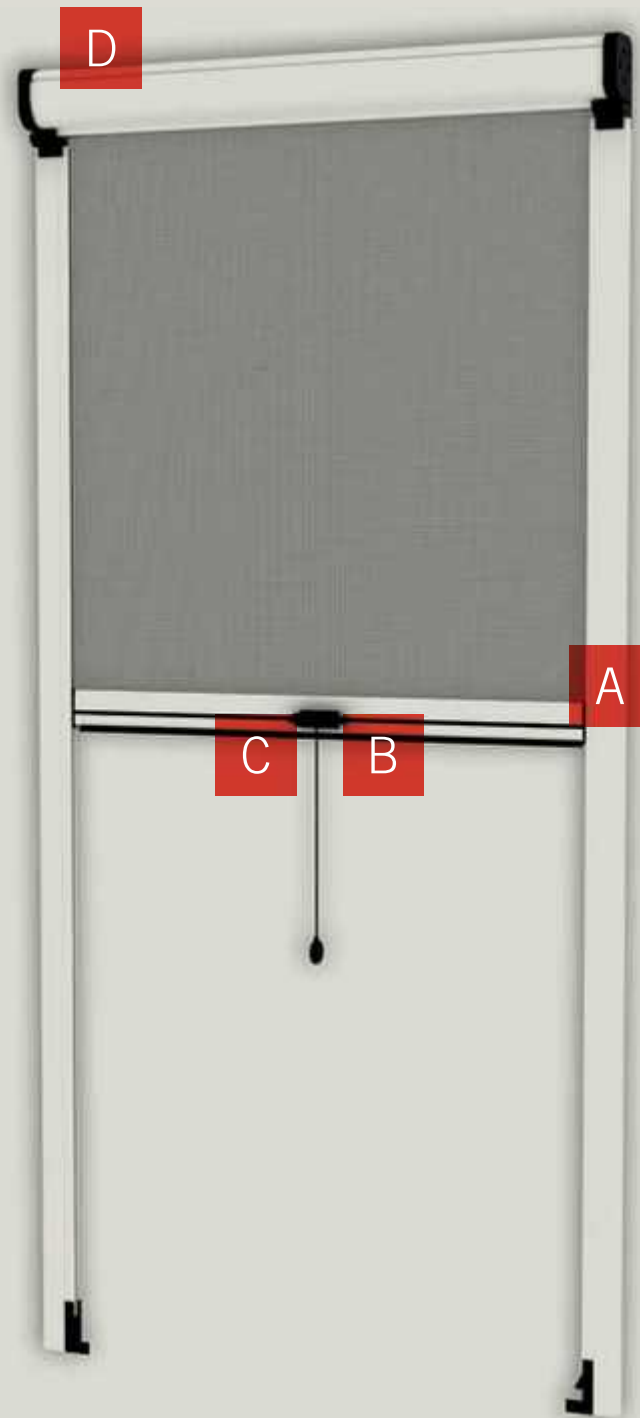

Versatilità e sicurezza in perfetta simbiosi per questo modello. Avvolgimento a molla e scorrimento verticale con sistema di aggancio della maniglia a cricchetto e doppia guida di scorrimento. Le doppie guide risolvono il problema del fuori squadra del vano luce.

The **R-7** combines versatility and safety. It offers spring roll up and vertical sliding with the “cricchetto” handle system and double slide guide. These double guides solve the problem of out of square.

SEZIONE ORIZZONTALE / HORIZONTAL SECTION

OPTIONALS / OPTIONALS

CRICCHETTO INTERNO / ESTERNO
INTERNAL / EXTERNAL CLOSING BLOCK

RALLENTATORE
SLOW MOTION

TELI DISPONIBILI / AVAILABLE SCREEN

RETE GRIGIA (di serie)
GREY NET (standard)

RETE FASCIATA
STRIPED NET

TESSUTO OSCURANTE
(varie colorazioni)
BLACK-OUT FABRIC
(various colors)

COLORI ACCESSORI / COMPONENTS COLOR

NERO (di serie) / BIANCO / AVORIO / MARRONE
BLACK (standard) / WHITE / IVORY / BROWN

MISURE CONSIGLIATE / RECOMMENDED SIZES

LARGHEZZA MIN 40 cm MAX 180 cm / ALTEZZA MAX 260 cm
MIN WIDTH 40 cm - MAX WIDTH 180 cm / MAX HEIGHT 260 cm

NOTE / NOTES

Specificare al momento dell'ordine se è:
_ MISURA LUCE (la zanzariera verrà fornita 2 mm in meno della luce del vano)
_ MISURA FINITA (la zanzariera verrà fornita con la stessa misura)

When placing your order, please specify:

_ LIGHT SIZE (insect screen will be supplied 2 mm less)
_ FINISHED SIZE (insect screen will be supplied with the same sizes)

SEZIONE VERTICALE / VERTICAL SECTION